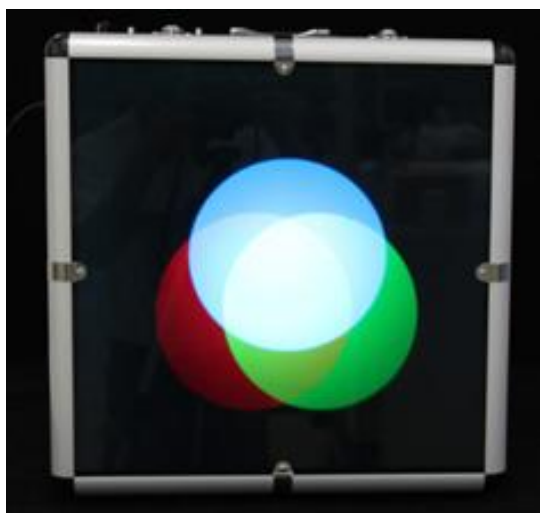

Deluxe Color Mixer Apparatus

Experiment list					
No.	Name of device	qty	No.	Name of device	qty
1	RGB experiment box	1	2	circle hole shade board-with magnetic	1
3	triangular prism-with magnetic	1	4	Disc steady rack-with magnetic	1
5	disc(red 、 blue 、 green 、 yellow 、 black 、 white)	3	6	subtractive mixture of colors filter-with magnetic(Cyan 、 Magenta 、 yellow)	1
7	Shade bar-with magnetic	1	8	color test film	1