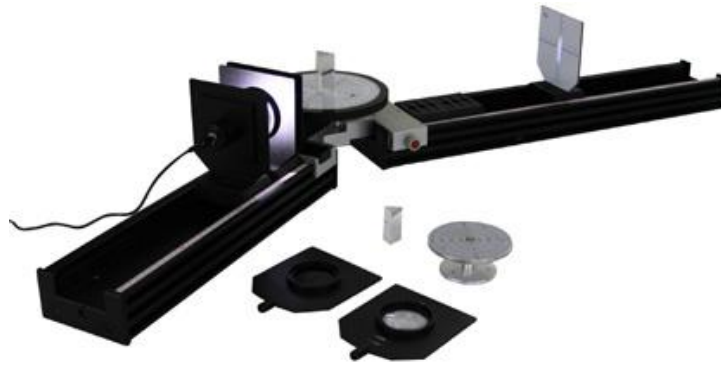

## Advanced-Lathe-Bed Optical Bench

1. Understand prisms and chromatic dispersion
2. When a white light passes through a prism, it turns into colorful lights
3. Color mixing
4. Features of single light passes through a prism

### Specification:

No	Accessory	Qty
1	Multi-function Aluminum Slide Track	2
2	Slide Track	6
3	LED light (with handle)	1
4	DC power supply	1
5	Convex lens (with handle)	3
6	Single slit hole (with handle)	1
7	Single circular opening (with handle)	1
8	Magnetic optical filter set	1
9	Screen (with handle)	1
10	Prism	1
11	Rotating base	1