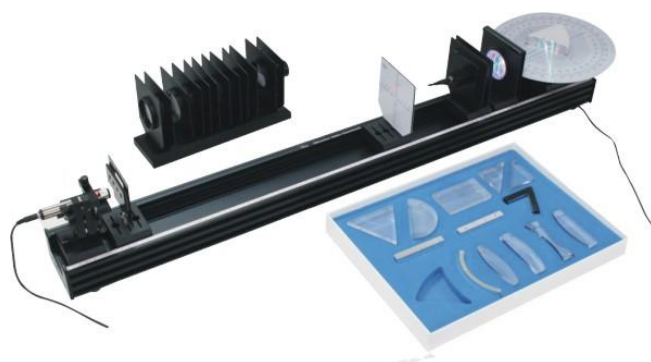

Three-in-one Triple Sophisticated Geometrical Optics

Specification:

No.	Accessory	Qty	No.	Accessory	Qty
1.	Optical slideway	1	2.	Slide implement	5
3.	LED light source	1	4.	Power supply (3VDC)	1
5.	Convex lens (with handle)	4	6.	Concave lens (with handle)	2
7.	Convex mirror (with handle)	2	8.	Concave mirror (with handle)	2
9.	Filter screen (with handle)	1	10.	Cross-shaped screen (with handle)	1
11.	Screen (with handle)	1	12.	Penumbral screen (with handle)	1
13.	Screen holder	1	14.	Optical specimen holder	
15.	Semiconductor laser light	1	16.	Single- and double- slit specimen	1
17.	Grating specimen	1	18.	Grating	1
19.	Scaled round disk base	1	20.	Scaled round disk	1
21.	Sophisticated geometric optics set	1			
21-1	Plane concave and convex mirror	1	21-2	Plane reflection mirror	2
21-3	Equal triangle prism	1	21-4	Semicircular lens	1
21-5	Rectangular prism	1	21-6	Right angle isosceles prism	2
21-7	Angle mirror	1	21-8	Plane convex lens	2
21-9	Concave lens	1	21-10	Convex lens	1

A04-245E-Y22

21- 11	Concave and convex mirror	1			
-----------	------------------------------	---	--	--	--

All rights reserved